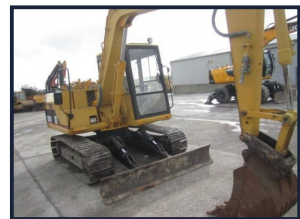

Noel O'Shea

PLANT LIMITED

Caterpillar 307 B

£POA

- Steel tracks
- Blade
- Undercarriage
- Piped
- Mitsubishi Engine
- Japan build
- Good Condition

Product Details

| Product Details | |
|----------------------|--------------------|
| Category/Type | Excavators |
| Make | Caterpillar |
| Model | 307 B |
| Year | 2000 |
| Hours | - |