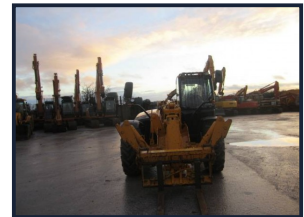

Noel O'Shea

PLANT LIMITED

JCB 535-125

£POA

Turbo sway forks,
Good Condition.

Product Details

Category/Type	Telescopic Handlers
Make	JCB
Model	535-125
Year	2005
Hours	-

Bishopsland, Watergrasshill, Co Cork, Ireland
Tel: +353 (0)21 4513 686 Mob: +353 (0)86 2440 276
www.noelosheaplantsales.com sales@noelosheaplant.com