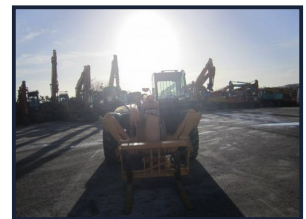

## JCB 535-140

**£POA**

Sway Forks  
Good Condition