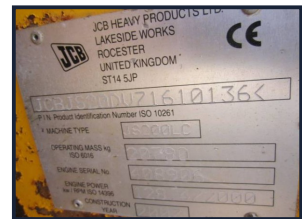

Noel O'Shea

PLANT LIMITED

JCB JS 200

€21,000.00

Good Undercarriage
 Piped
 Good Condition.

Product Details

Product Details	
Category/Type	Excavators
Make	JCB
Model	JS 200
Year	2007
Hours	-

Bishopscisland, Watergrasshill, Co Cork, Ireland
 Tel: +353 (0)21 4513 686 Mob: +353 (0)86 2440 276
www.noelosheaplantsales.com sales@noelosheaplant.com