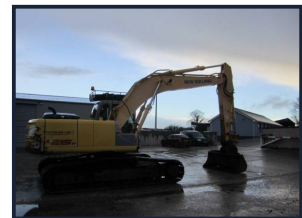

Noel O'Shea

PLANT LIMITED

New Holland E 215 B

€22,500.00

Piped
Check valves
Good Condition

Product Details

Category/Type	Excavators
Make	New Holland
Model	E 215 B
Year	2008
Hours	-

Bishopsland, Watergrasshill, Co Cork, Ireland
Tel: +353 (0)21 4513 686 Mob: +353 (0)86 2440 276
www.noelosheaplantsales.com sales@noelosheaplant.com